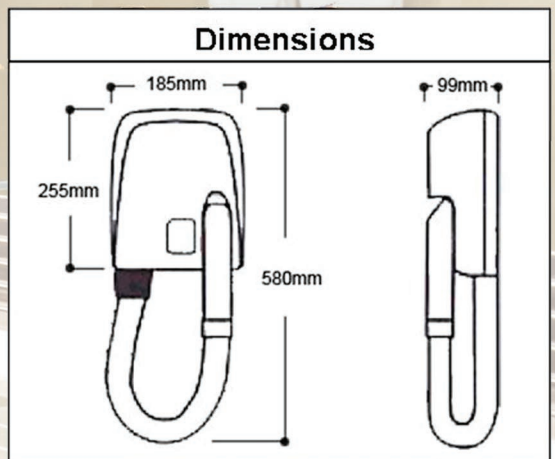

### Features

- Self extinguishing plastic material class VO-5V (UL 94)
- Permanent magnet motor type "Long Life"
- Heating element protected by Thermostat and Thermofuse
- Voltage: 230V - 240V <50Hz / 60Hz>
- 3 Power Levels: 600W, 850W, 1200W
- Air Flow: 66m<sup>3</sup>/hr
- Noise: 68db (A)
- Weight: Classic 2000 - 1.7kg, Shaver 2000 - 2.25kg
- Registered under Consumer Protection Scheme

**Shaver 2000**  
Model with Shaver Socket,  
Airflow and Temperature Regulator

APPROVED  
CE    IP24

Classic 2000 Shaver 2000  
 SAFETY MARK 011318-00  SAFETY MARK 011319-00

\*Specifications subject to change without notice  
\*Picture illustration may varies with actual products supplied