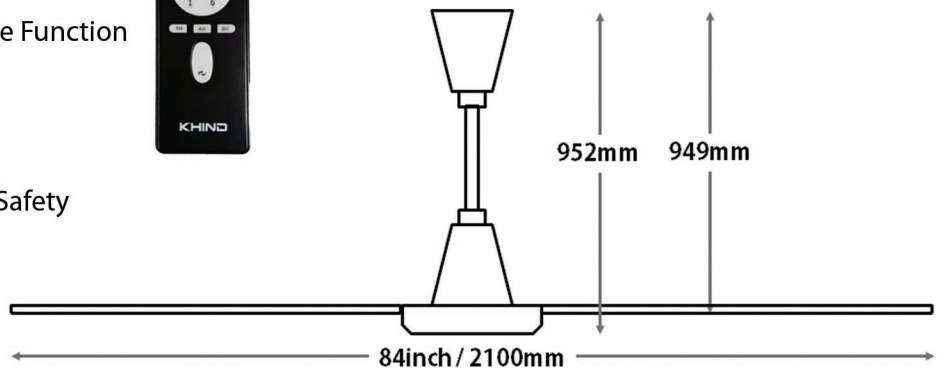

**Gusty**  
84" Big Fan

**Features**

- Large Diameter: 84" (2.1m)
- Material: Aluminium Body & Blades
- High Performance DC Motor
- 6-Speed Control with Forward & Reverse Function
- Lightweight: 16.2kg
- Colour: Matt Black
- Equipped with Safety Chain for Added Safety
- Tested to IEC 60335-2-80 Standards

MODEL	Voltage / Frequency	Power Consumption	Fan Weight	Blades Sweep (Inches/mm)	Drop Length (Inches/mm)
Gusty	220 - 240V / 50Hz	Low - 16W High - 100W	16.2kg	84/2100	37.5 / 952

\*Specifications subject to change without notice  
\*Picture illustration may varies with actual products supplied