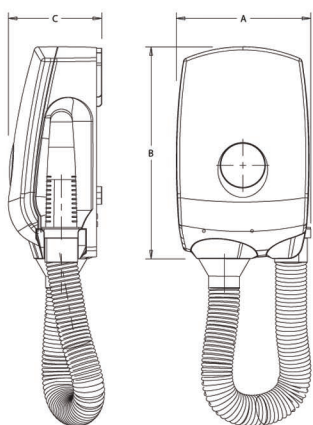

### Features

- Voltage: 230V <50Hz>
- Wattage Power: 1000W
- Air Flow: 114m<sup>3</sup>/hr
- Weight: Vortdry 1000 - 1.5kg, Vortdry 1000 Plus - 1.9kg
- Vortdry 1000 Plus comes with Shaver Socket
- Level of Protection against Water: IPX4
- Registered under Consumer Protection Scheme

### DIMENSIONS

| Models            | Code  | A   | B   | C   | Kg  |
|-------------------|-------|-----|-----|-----|-----|
| VORTDRY 1000      | 70920 | 300 | 190 | 130 | 1.3 |
| VORTDRY 1000 PLUS | 70921 | 300 | 190 | 130 | 1.9 |